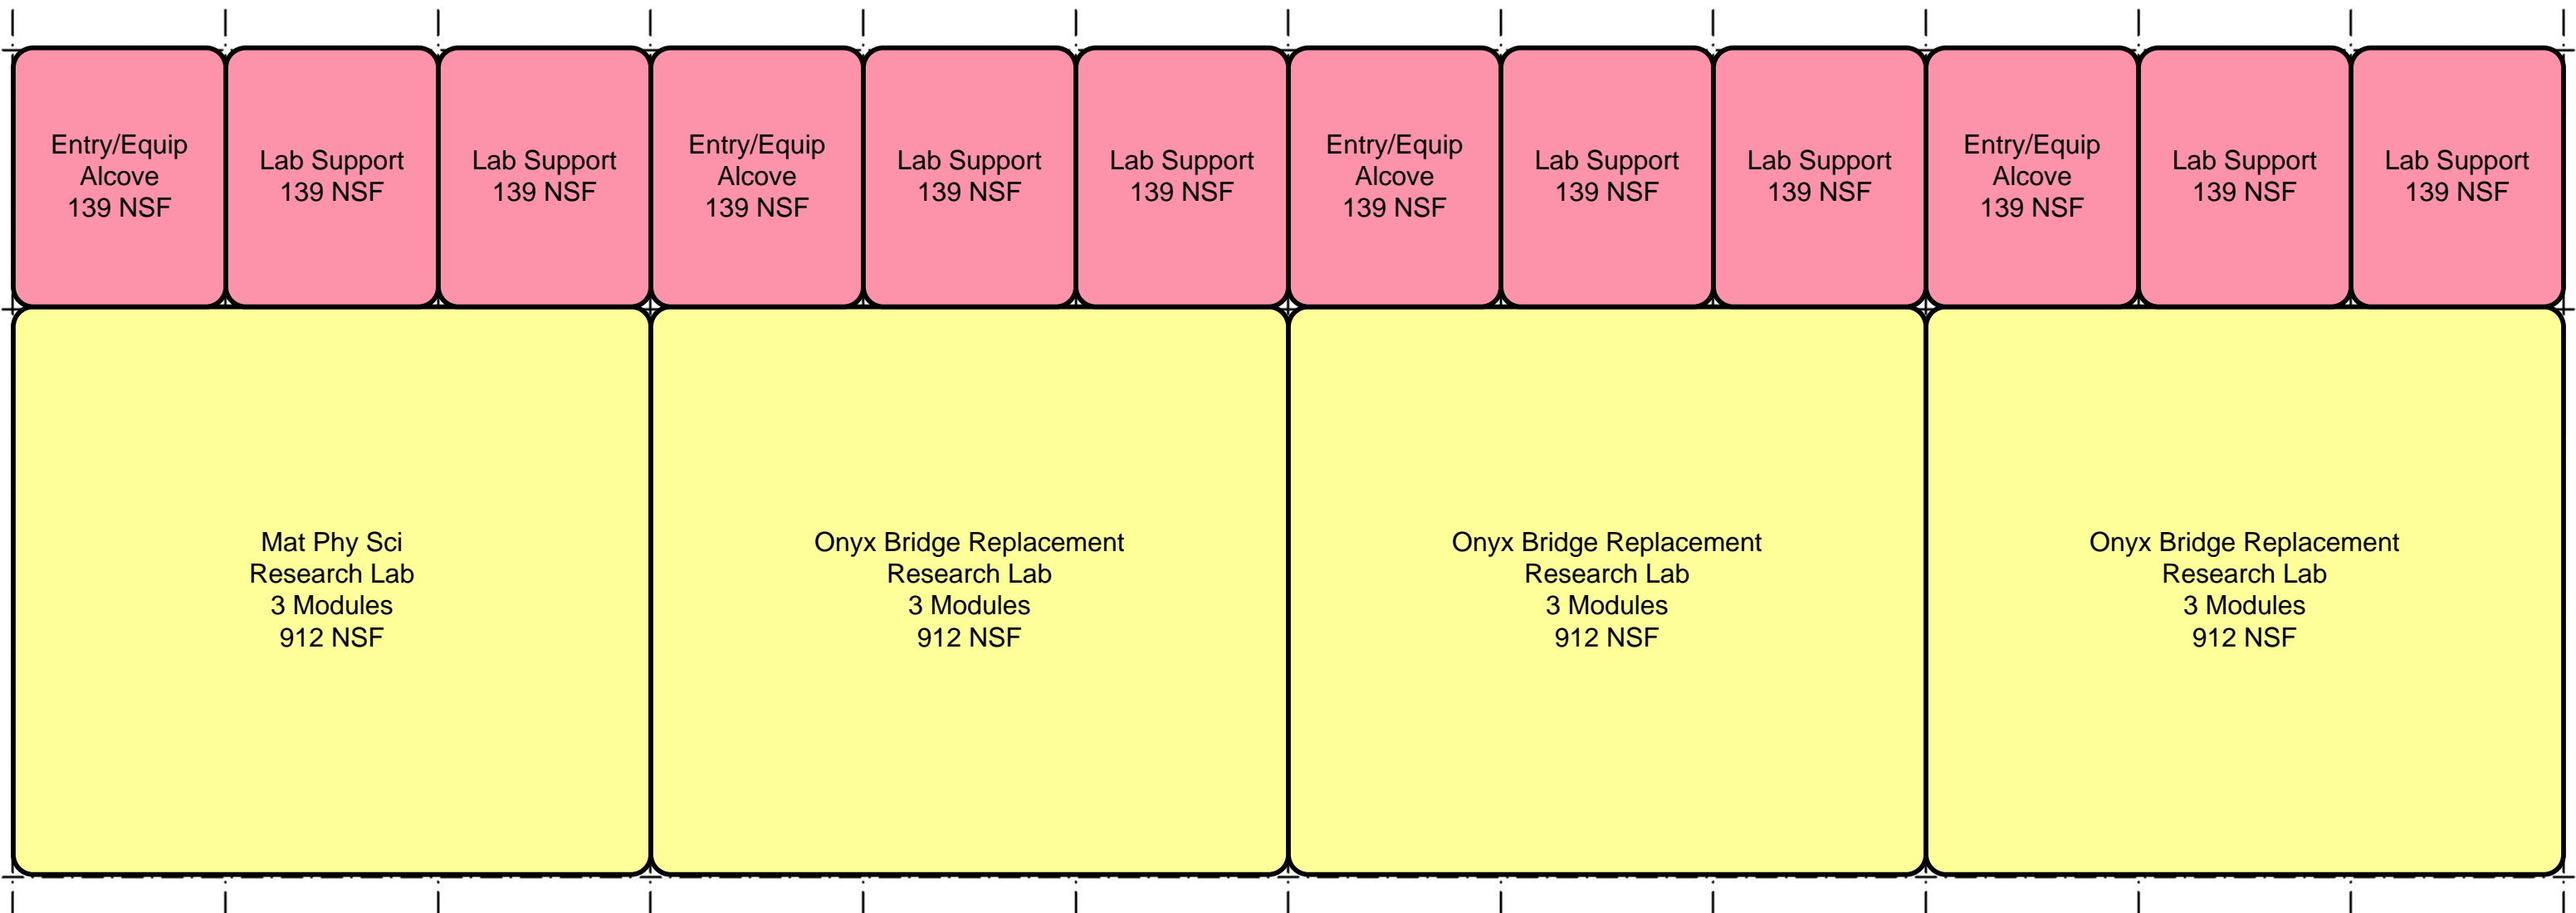

28'-6" x 10'-8" MODULE (13'-0" SUPPORT ZONE)

12 Module Bench Lab Cluster

28'-6" x 10'-8" MODULE (13'-0" SUPPORT ZONE)

12 Module Bench Lab Cluster

28'-6" x 10'-8" MODULE (13'-0" SUPPORT ZONE)

12 Module Bench Lab Cluster

28'-6" x 10'-8" MODULE (13'-0" SUPPORT ZONE)