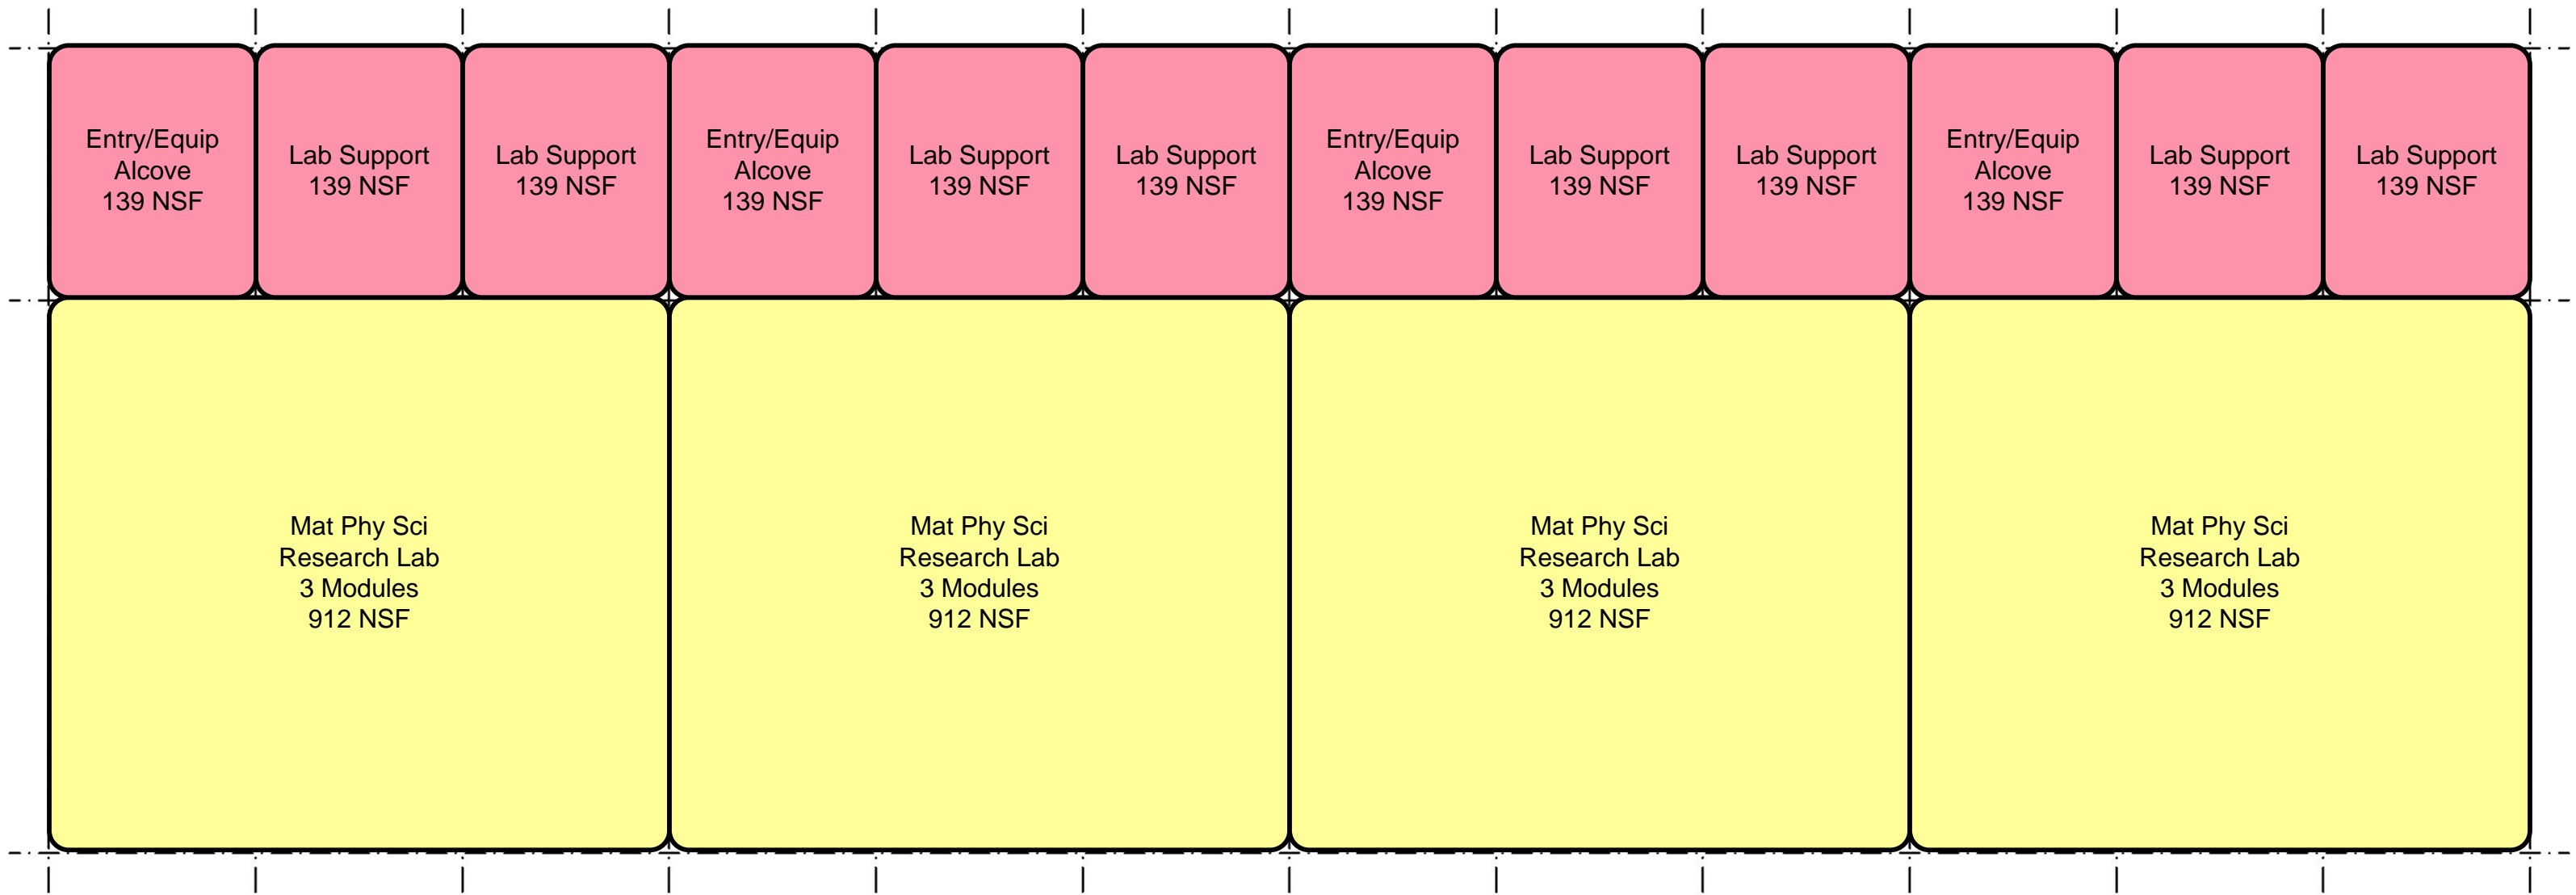

Cognitive Neuroscience Lab Suite #1

28'-6" x 10'-8" MODULE (13'-0" SUPPORT ZONE)

Cognitive Neuroscience Lab Suite #2

6 Module Bench Lab Cluster

28'-6" x 10'-8" MODULE (13'-0" SUPPORT ZONE)

12 Module Bench Lab Cluster

28'-6" x 10'-8" MODULE (13'-0" SUPPORT ZONE)

12 Module Bench Lab Cluster

28'-6" x 10'-8" MODULE (13'-0" SUPPORT ZONE)

12 Module Bench Lab Cluster

28'-6" x 10'-8" MODULE (13'-0" SUPPORT ZONE)

12 Module Bench Lab Cluster

28'-6" x 10'-8" MODULE (13'-0" SUPPORT ZONE)