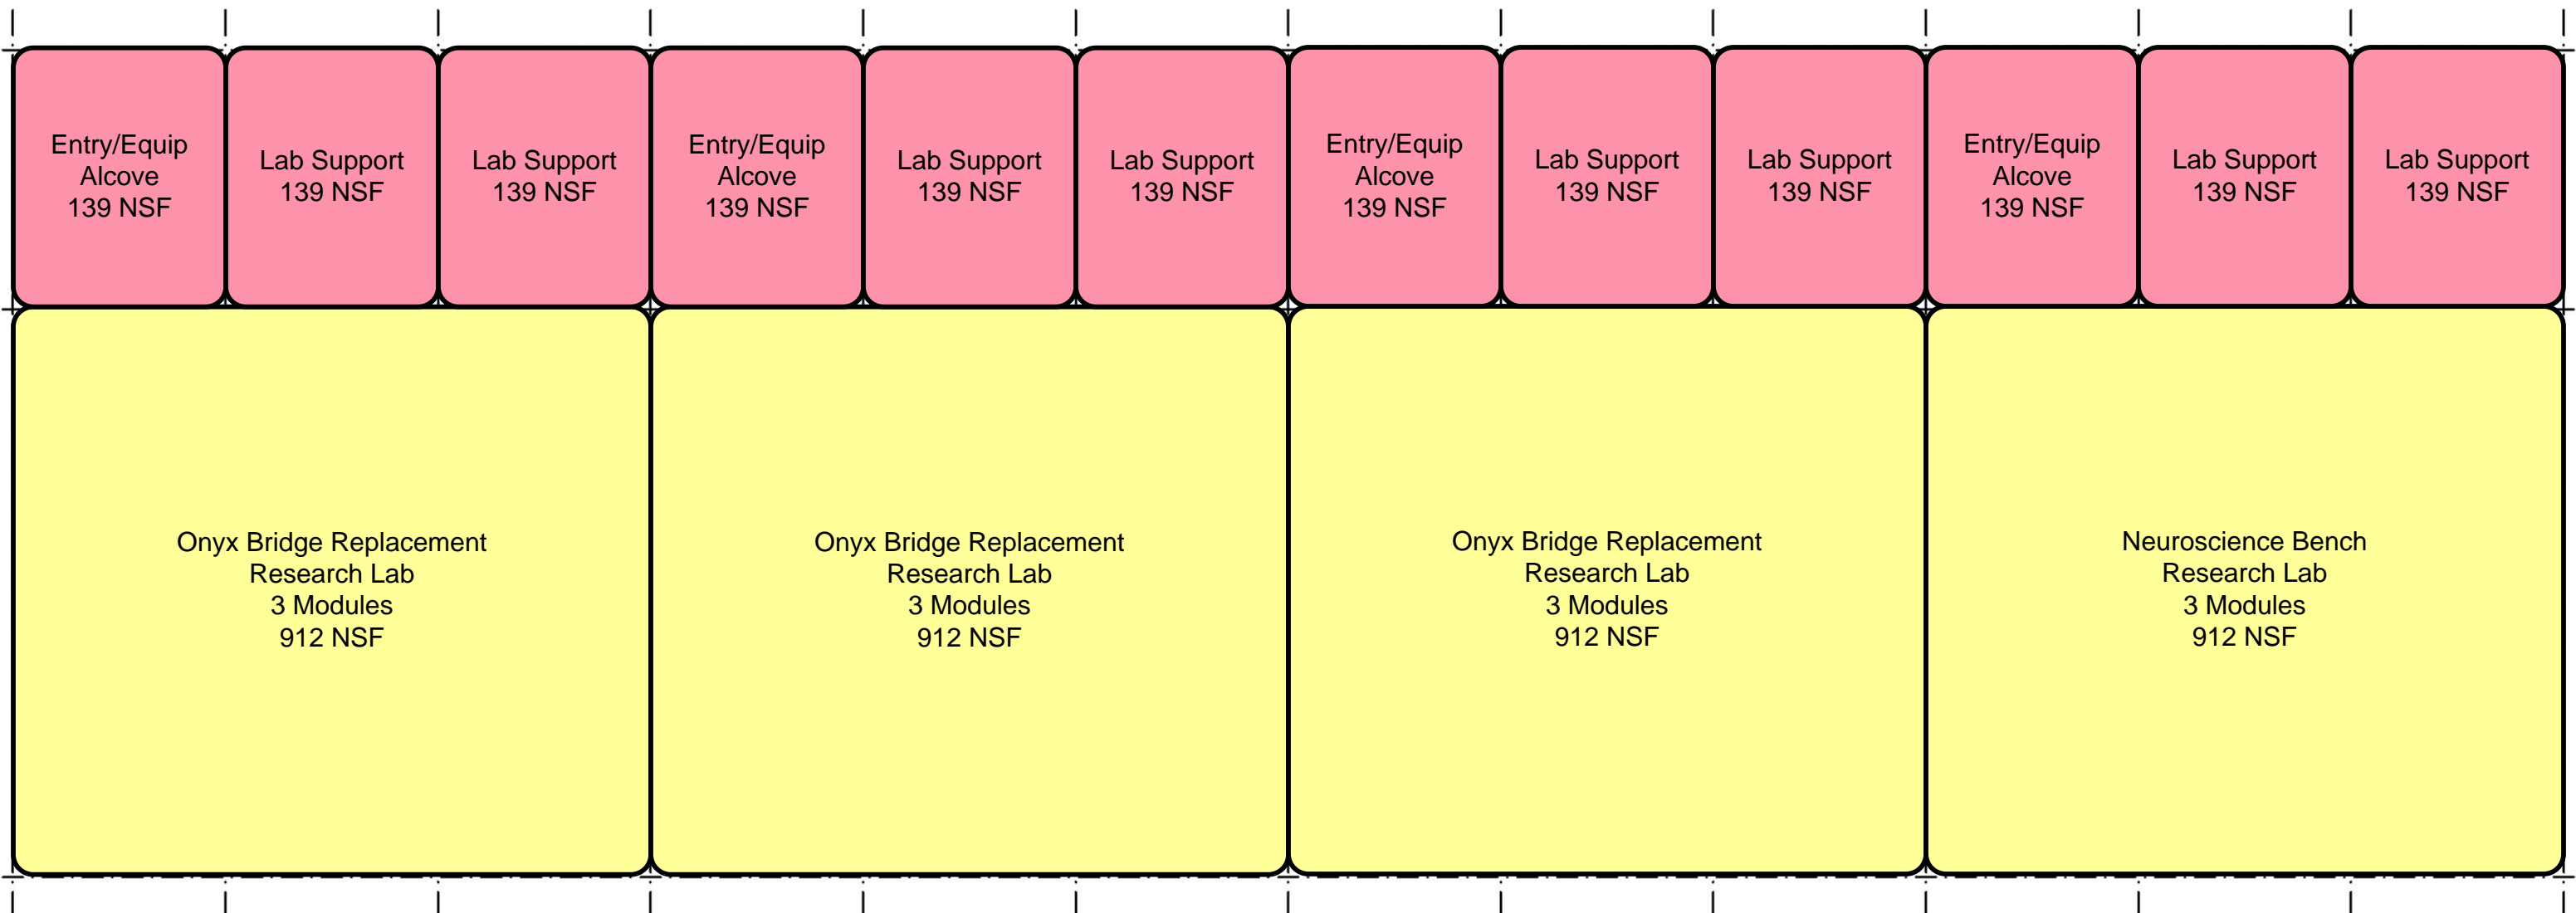

28'-6" x 10'-8" MODULE (13'-0" SUPPORT ZONE)

12 Module Bench Lab Cluster

28'-6" x 10'-8" MODULE (13'-0" SUPPORT ZONE)

12 Module Bench Lab Cluster

28'-6" x 10'-8" MODULE (13'-0" SUPPORT ZONE)

12 Module Bench Lab Cluster

28'-6" x 10'-8" MODULE (13'-0" SUPPORT ZONE)