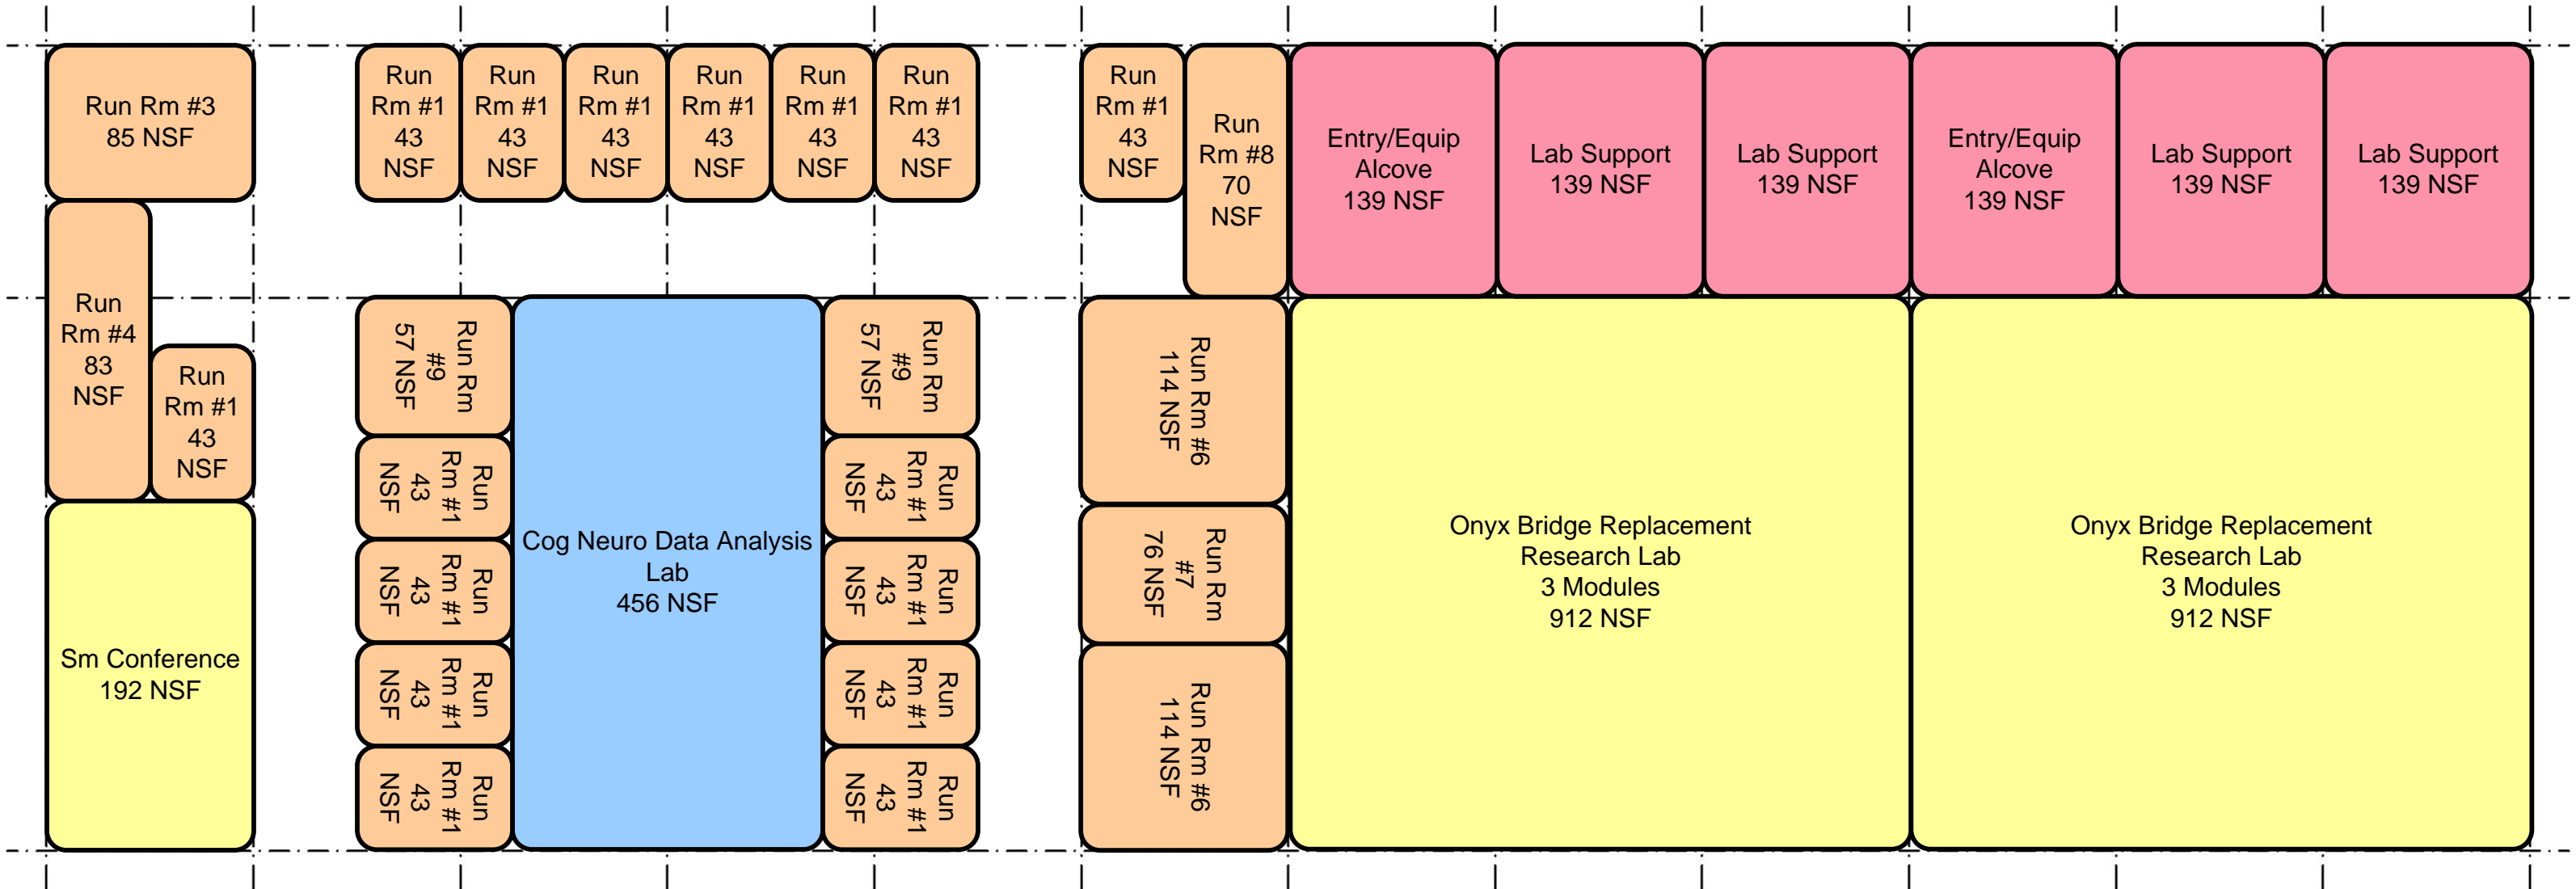

Cognitive Neuroscience Lab Suite #1

28'-6" x 10'-8" MODULE (13'-0" SUPPORT ZONE)

Cognitive Neuroscience Lab Suite #2

6 Module Bench Lab Cluster

28'-6" x 10'-8" MODULE (13'-0" SUPPORT ZONE)

12 Module Bench Lab Cluster

28'-6" x 10'-8" MODULE (13'-0" SUPPORT ZONE)

12 Module Bench Lab Cluster

28'-6" x 10'-8" MODULE (13'-0" SUPPORT ZONE)

12 Module Bench Lab Cluster

28'-6" x 10'-8" MODULE (13'-0" SUPPORT ZONE)

12 Module Bench Lab Cluster

28'-6" x 10'-8" MODULE (13'-0" SUPPORT ZONE)