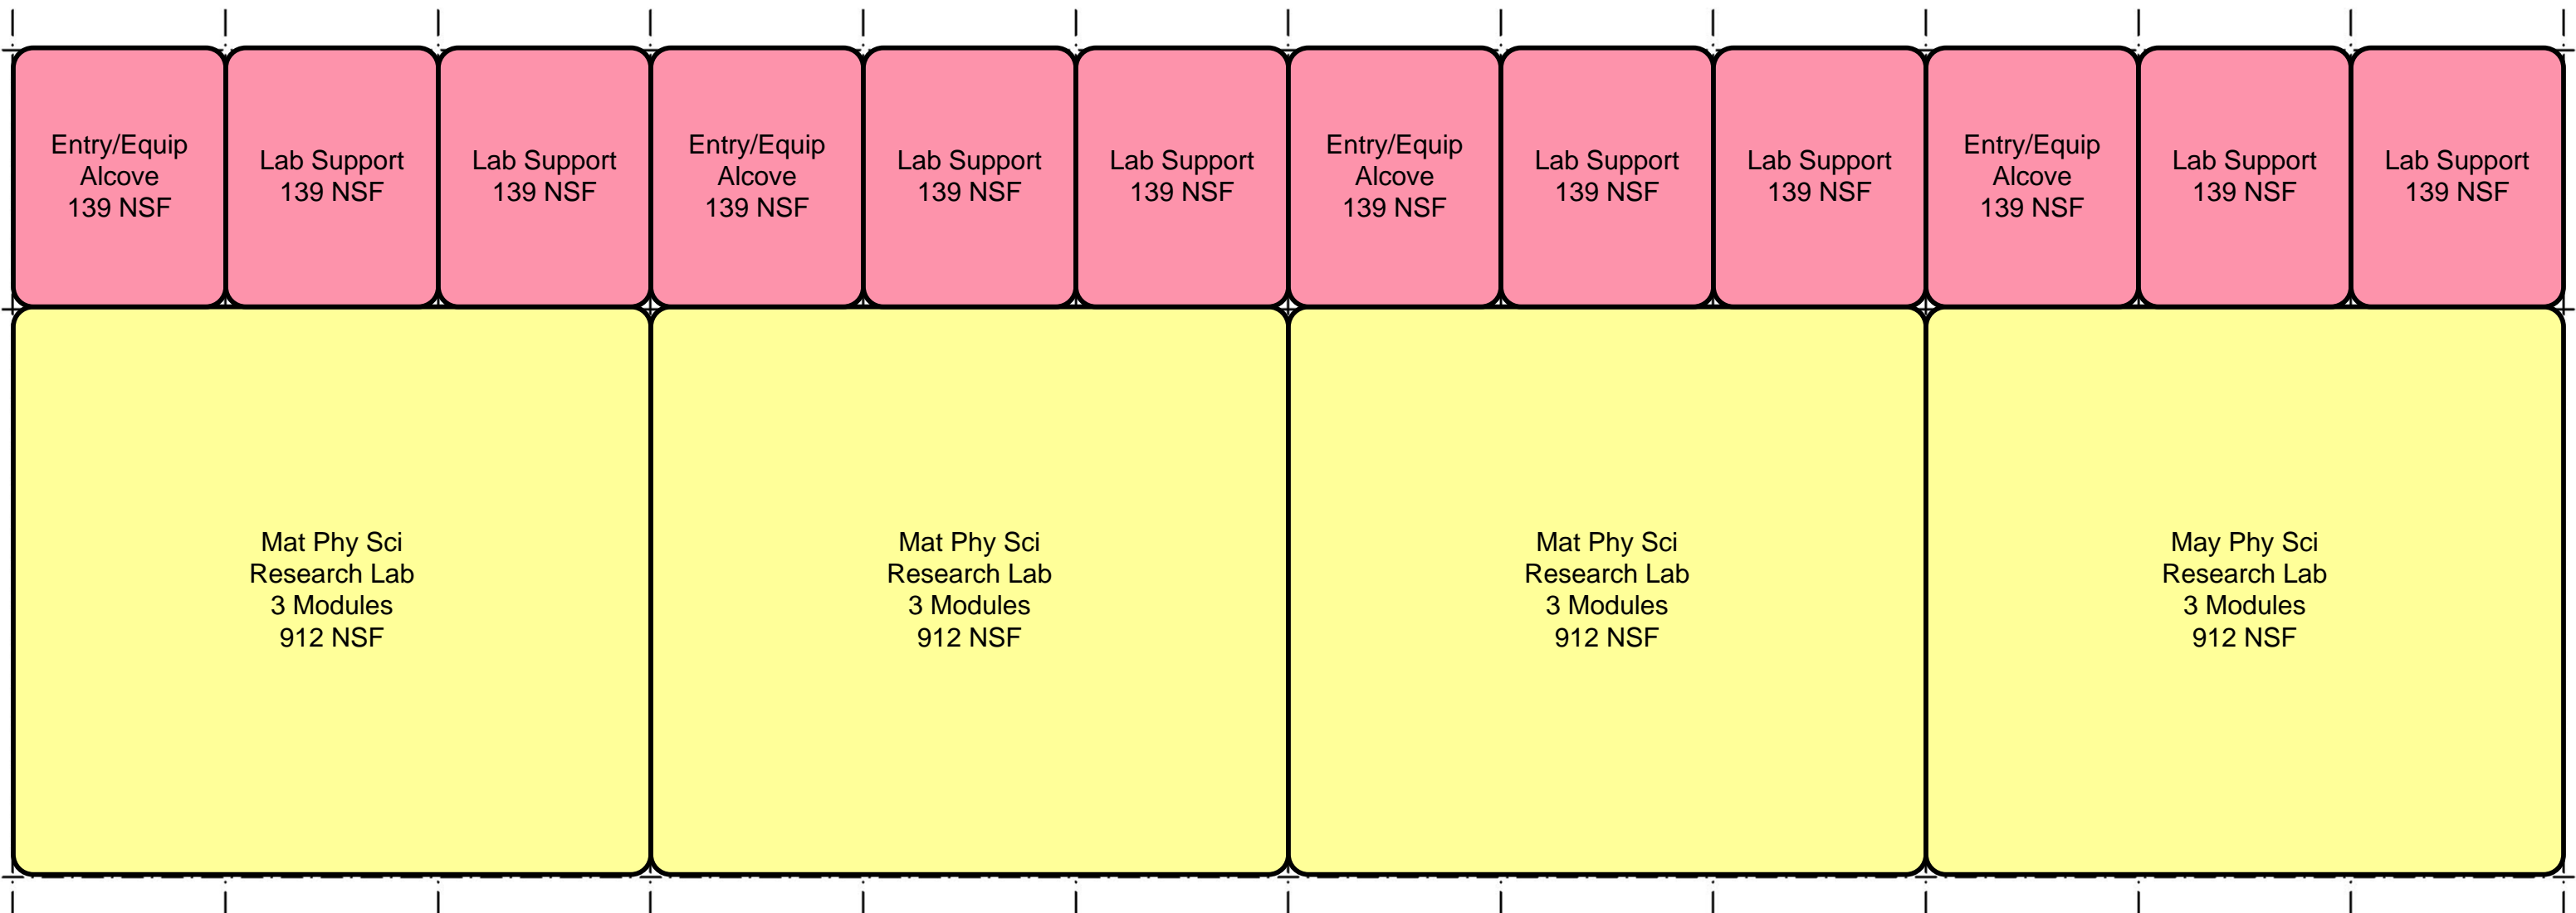

Cognitive Neuroscience Lab Suite #1

28'-6" x 10'-8" MODULE (13'-0" SUPPORT ZONE)

Cognitive Neuroscience Lab Suite #2

6 Module Bench Lab Cluster

28'-6" x 10'-8" MODULE (13'-0" SUPPORT ZONE)

12 Module Bench Lab Cluster

28'-6" x 10'-8" MODULE (13'-0" SUPPORT ZONE)

12 Module Bench Lab Cluster

28'-6" x 10'-8" MODULE (13'-0" SUPPORT ZONE)

12 Module Bench Lab Cluster

28'-6" x 10'-8" MODULE (13'-0" SUPPORT ZONE)

12 Module Bench Lab Cluster

28'-6" x 10'-8" MODULE (13'-0" SUPPORT ZONE)