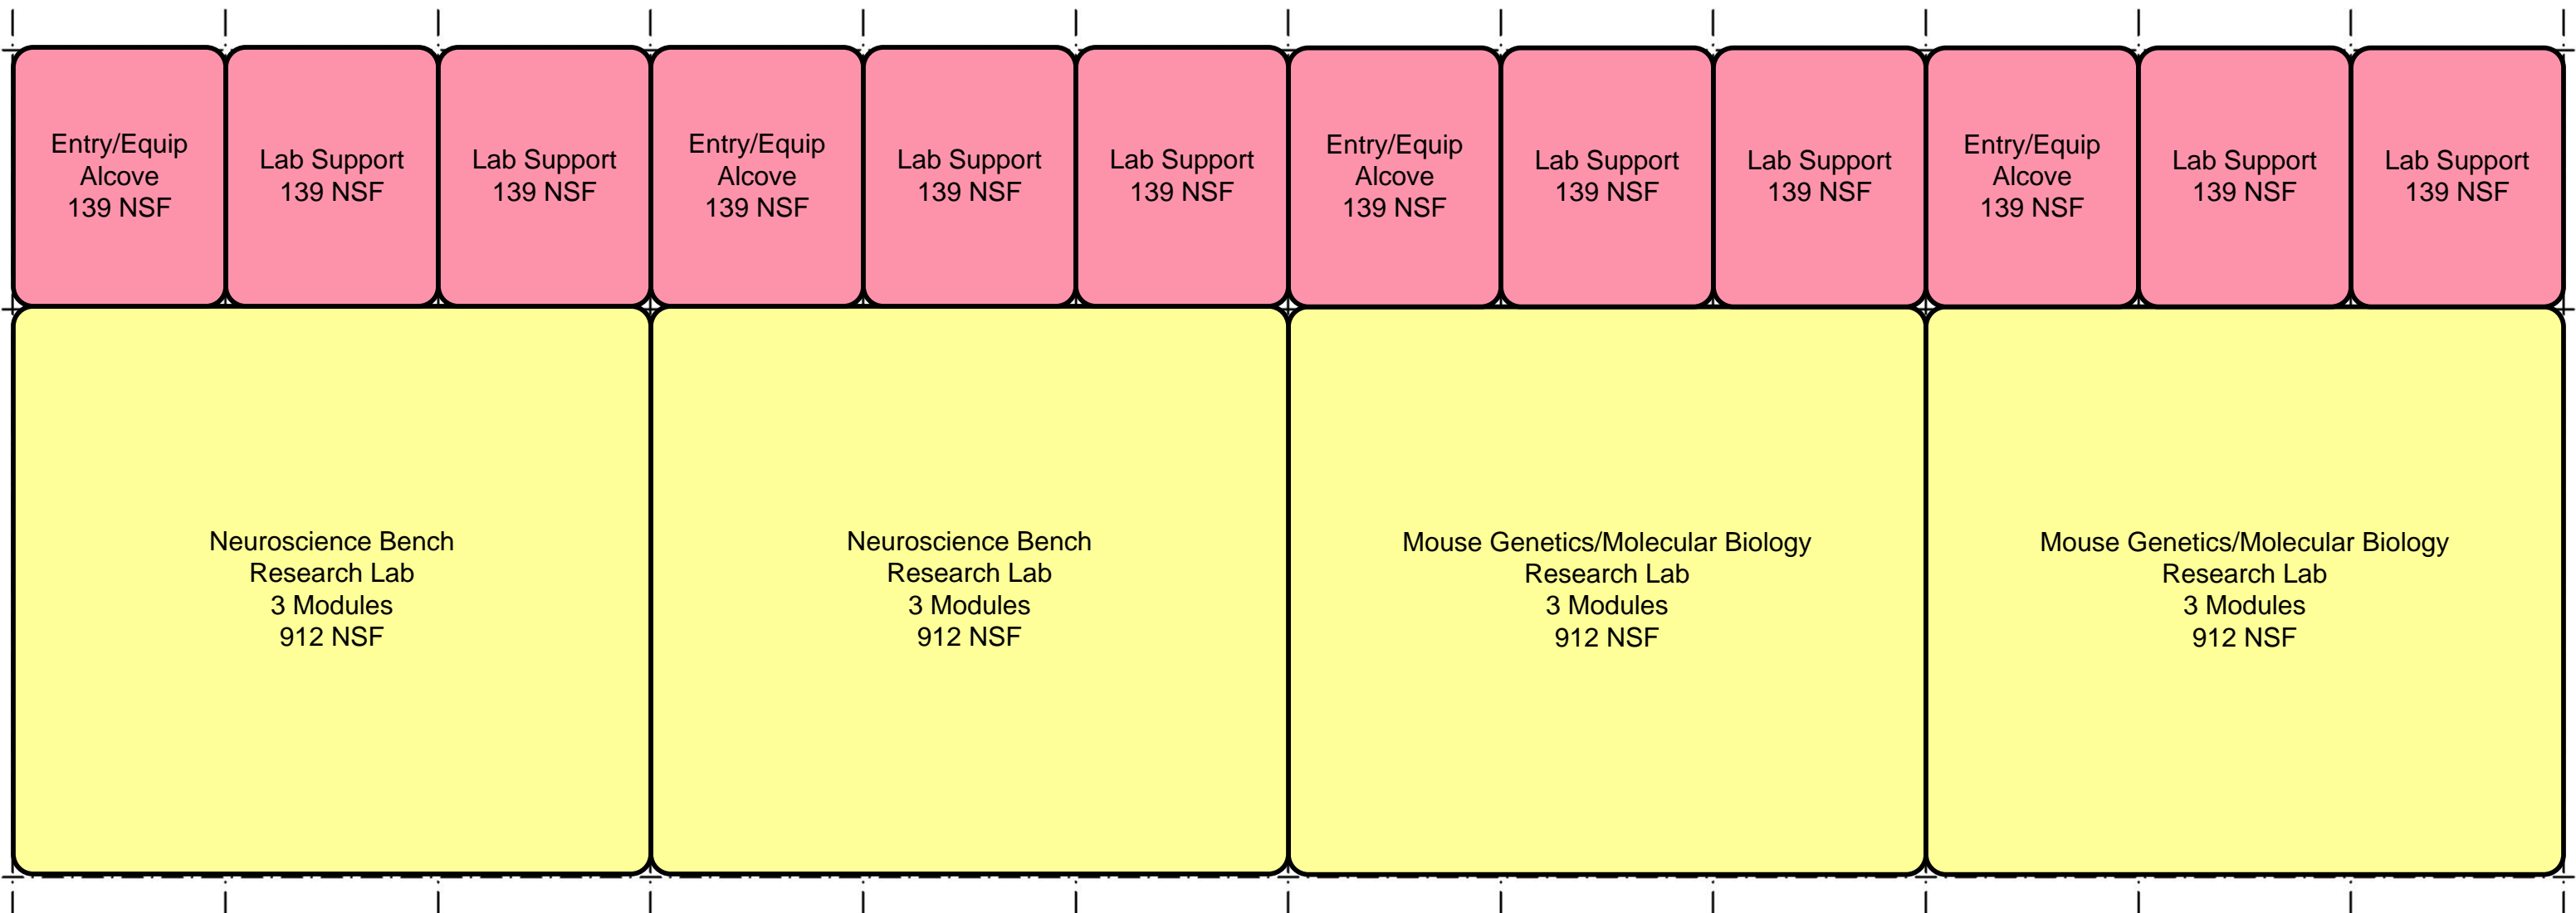

Cognitive Neuroscience Lab Suite #1

28'-6" x 10'-8" MODULE (13'-0" SUPPORT ZONE)

Cognitive Neuroscience Lab Suite #2

6 Module Bench Lab Cluster

28'-6" x 10'-8" MODULE (13'-0" SUPPORT ZONE)

12 Module Bench Lab Cluster

28'-6" x 10'-8" MODULE (13'-0" SUPPORT ZONE)

12 Module Bench Lab Cluster

28'-6" x 10'-8" MODULE (13'-0" SUPPORT ZONE)

12 Module Bench Lab Cluster

28'-6" x 10'-8" MODULE (13'-0" SUPPORT ZONE)

12 Module Bench Lab Cluster

28'-6" x 10'-8" MODULE (13'-0" SUPPORT ZONE)