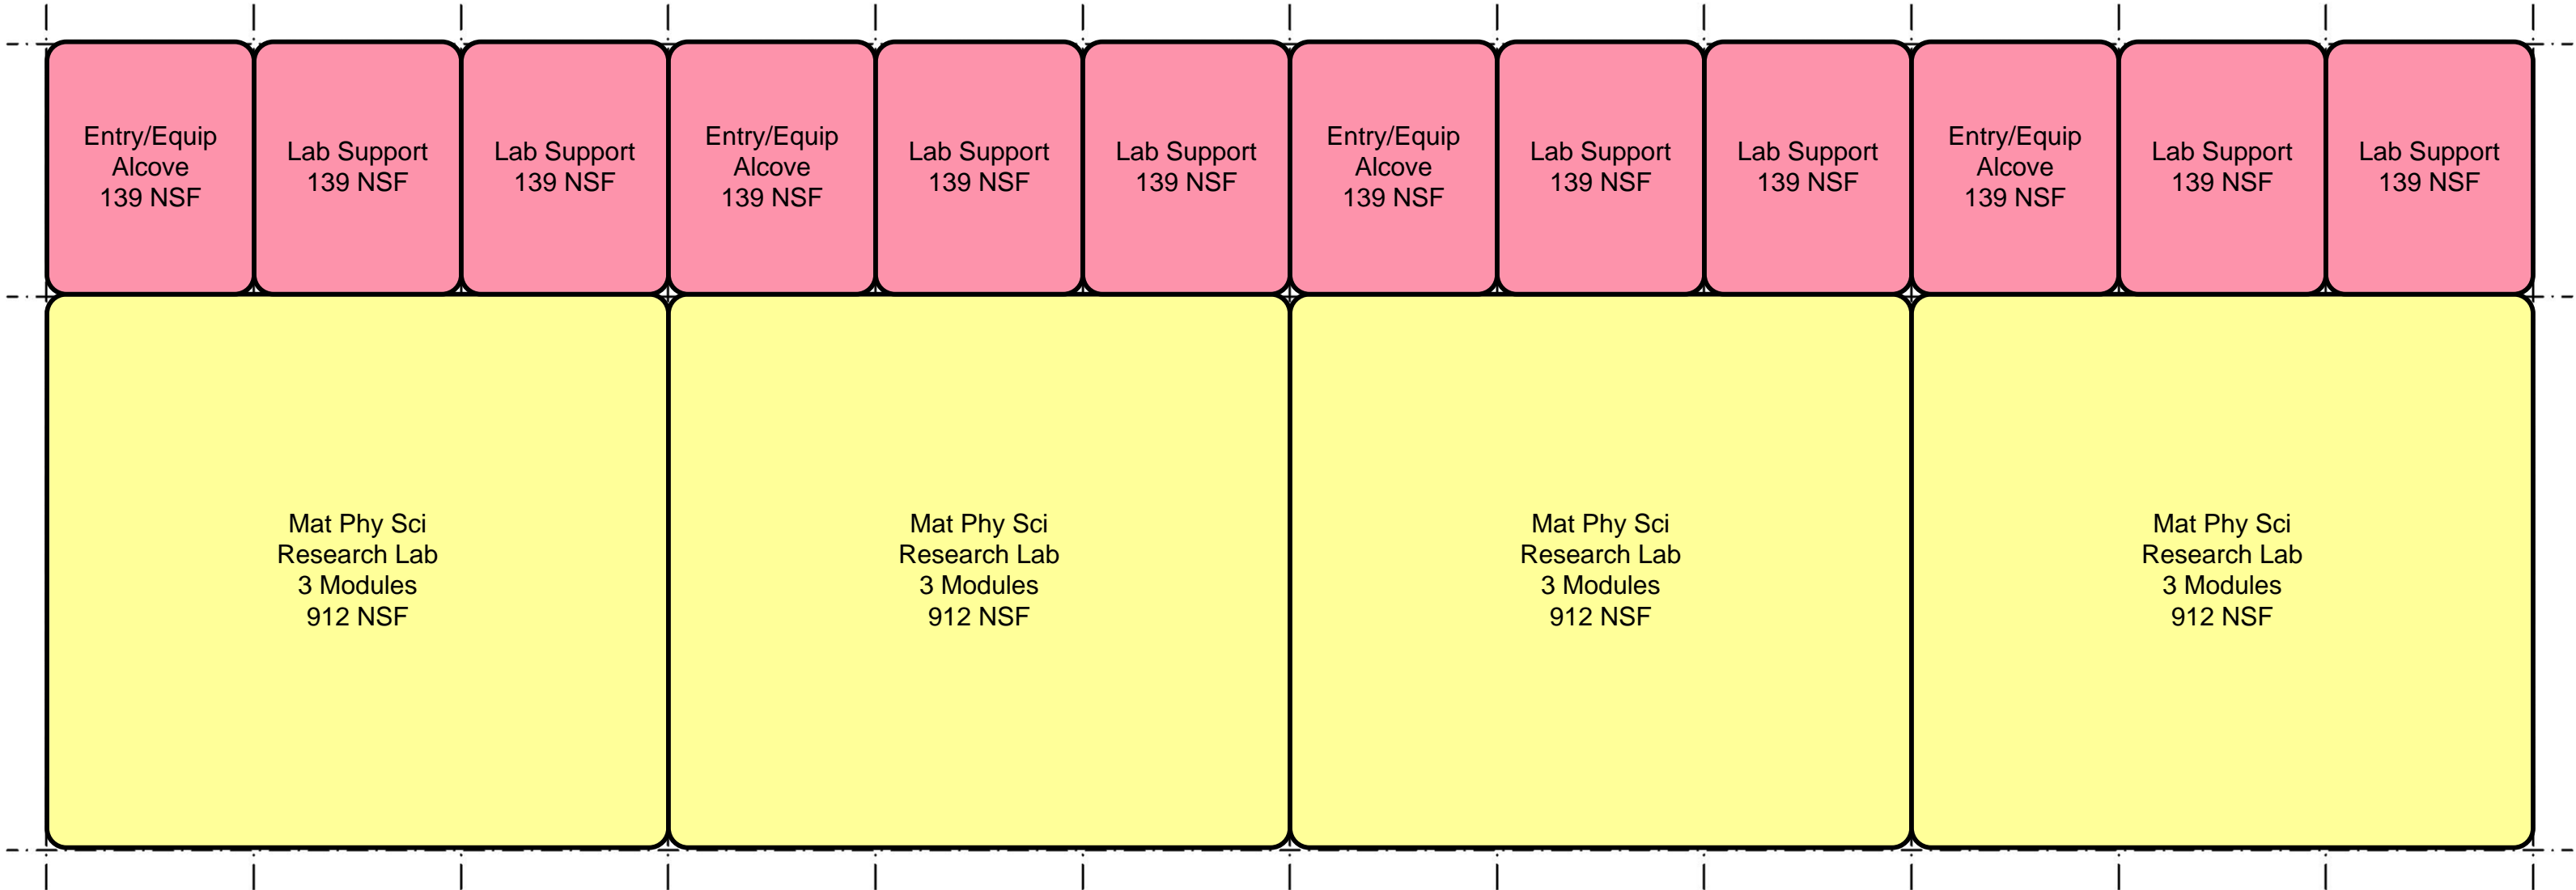

Cognitive Neuroscience Lab Suite #1

28'-6" x 10'-8" MODULE (13'-0" SUPPORT ZONE)

Cognitive Neuroscience Lab Suite #2

6 Module Bench Lab Cluster

28'-6" x 10'-8" MODULE (13'-0" SUPPORT ZONE)

12 Module Bench Lab Cluster

28'-6" x 10'-8" MODULE (13'-0" SUPPORT ZONE)

12 Module Bench Lab Cluster

28'-6" x 10'-8" MODULE (13'-0" SUPPORT ZONE)

12 Module Bench Lab Cluster

28'-6" x 10'-8" MODULE (13'-0" SUPPORT ZONE)

12 Module Bench Lab Cluster

28'-6" x 10'-8" MODULE (13'-0" SUPPORT ZONE)